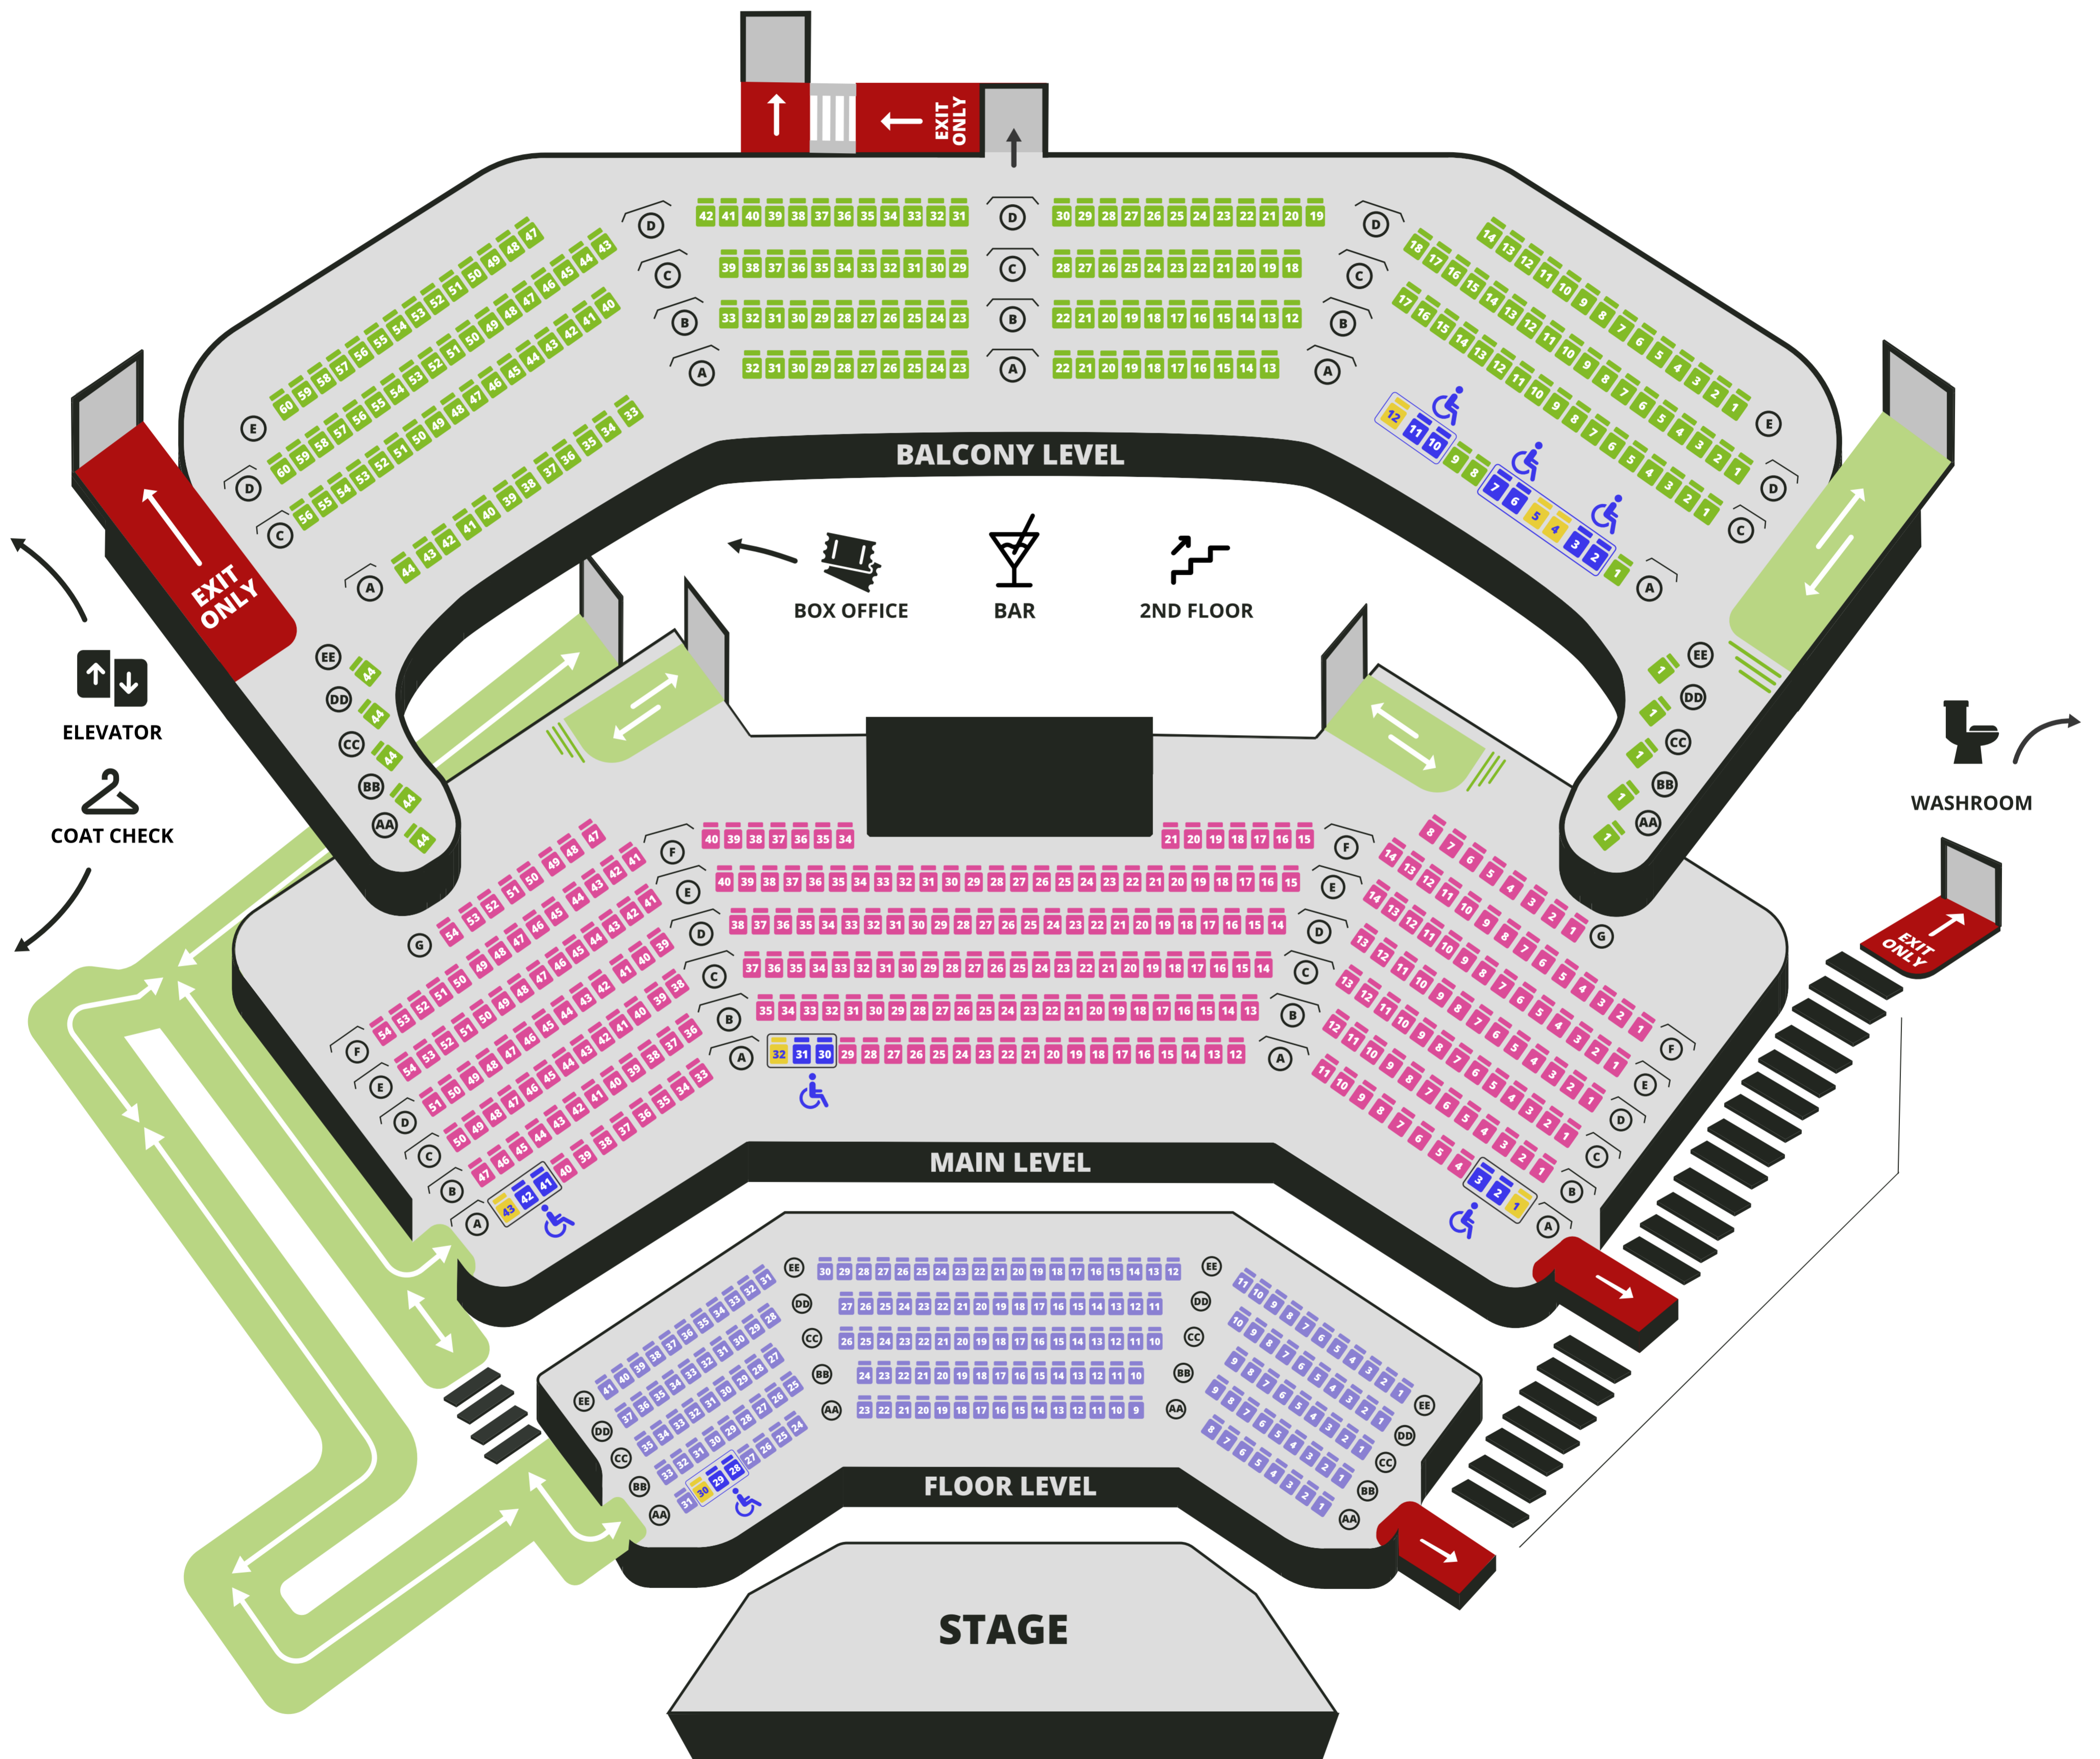

Algonquin
Commons
Theatre

- Floor Level Seating - 177 Seats
- Main Level Seating - 303 Seats
- Balcony Level Seating - 220 Seats
- Accessible Seating (2 Chairs = 1 Accessible Seat)
- Companion Seating
- Entrance/Exit
- Exit Only

ALGONQUIN COMMONS THEATRE
SEATING CHART