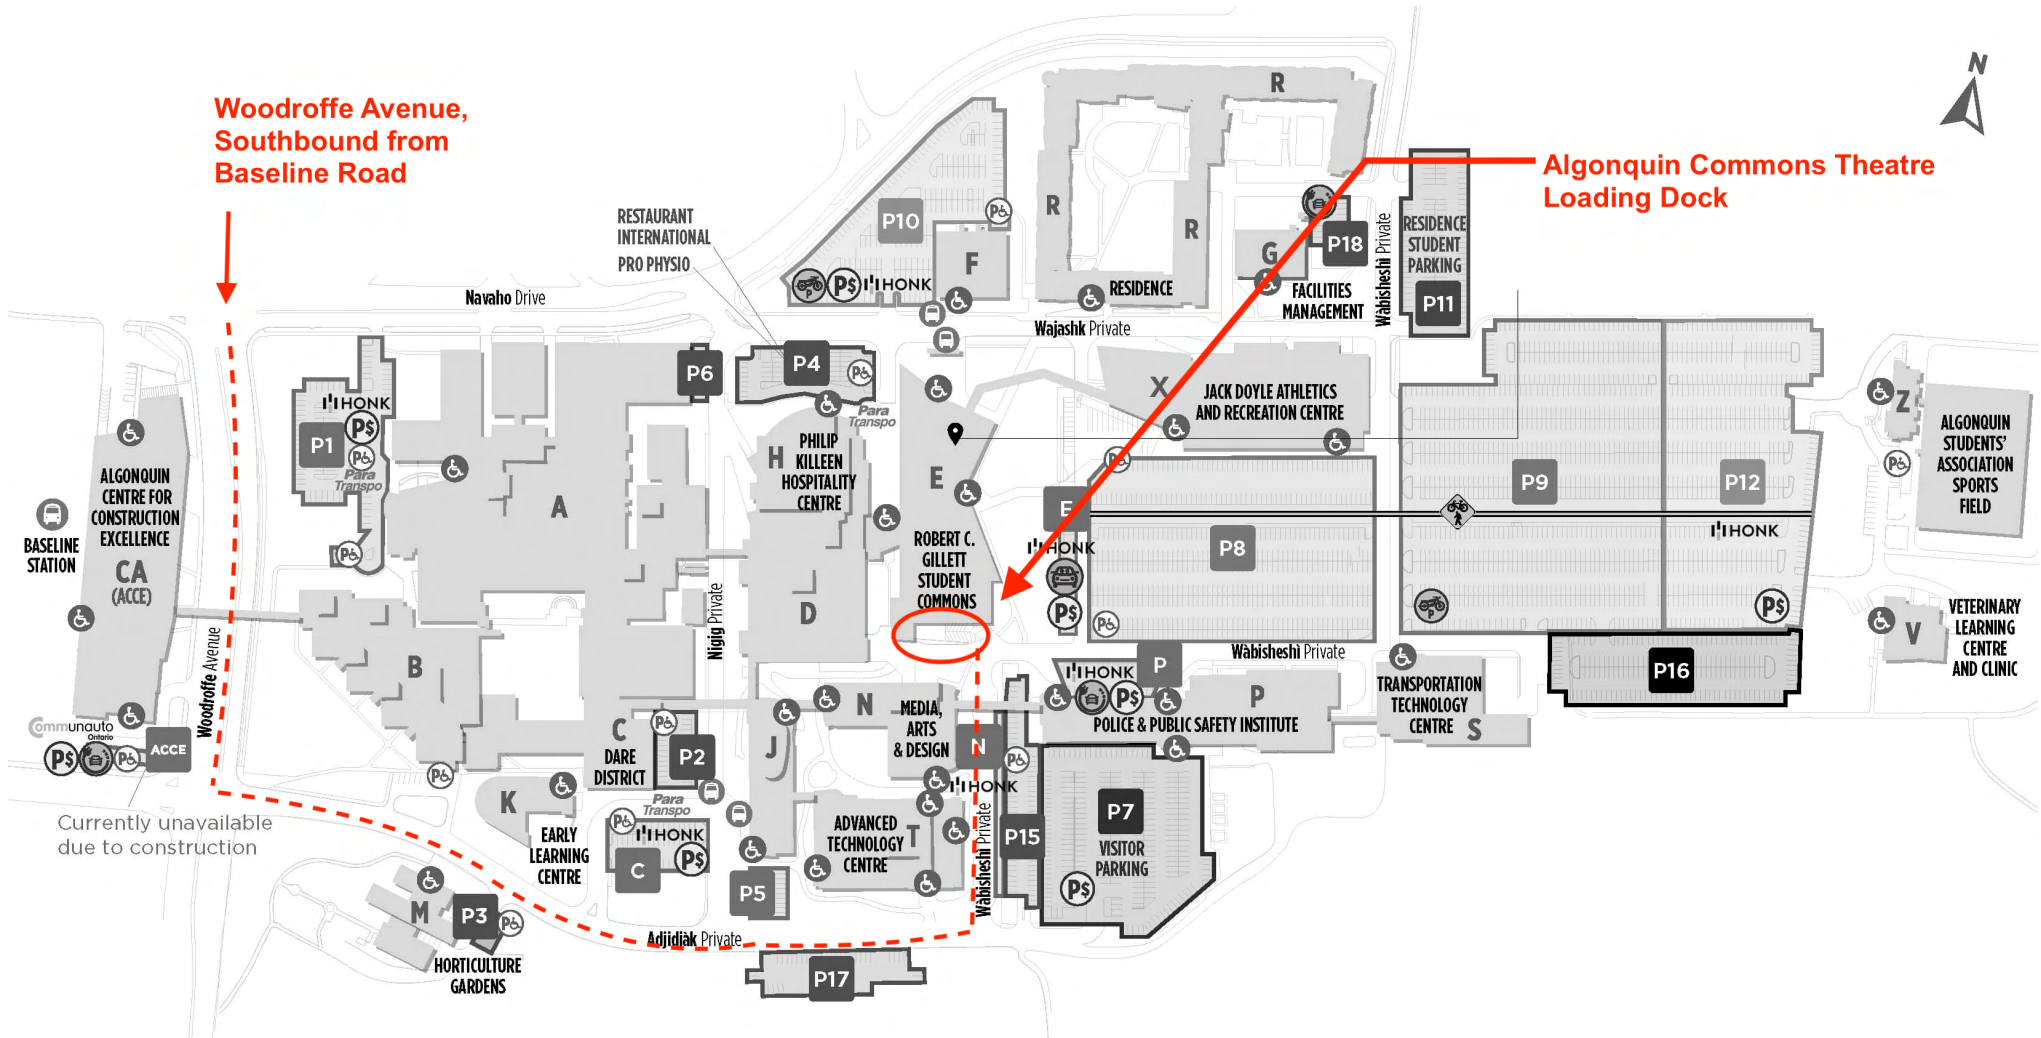

Woodroffe Avenue,
Southbound from
Baseline Road

Algonquin Commons Theatre
Loading Dock

ALGONQUIN COMMONS THEATRE

1385 WOODROFFE AVE, OTTAWA ON, K2G 1V8 - BLDG E

LOADING DOCK DIRECTIONS

Legend

- Follow the dots to the Algonquin Commons Theatre